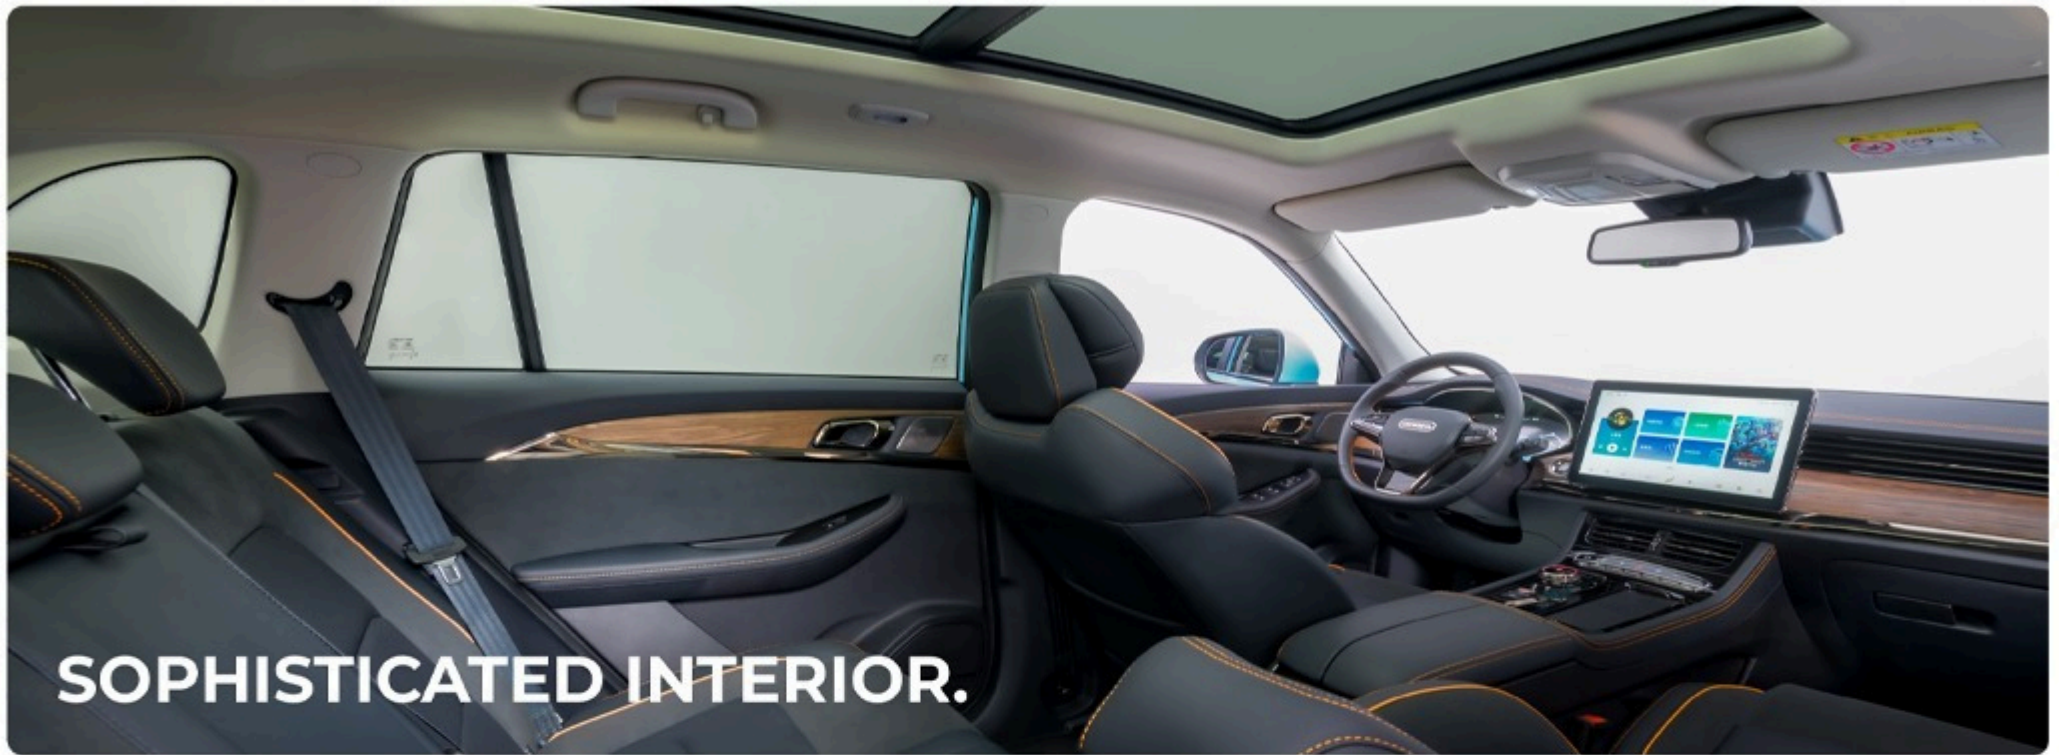

SKYWELL

BE BOLD

EXCLUSIVELY BY

GAVINRO
INTERNATIONAL

EXTERIOR.

BETTER

EMOTIVE DESIGN.

- Razor LED Headlights →
- Advanced Driver Assist Systems →
- Lynx 19" Diamond Cut Wheels →
- Panoramic Opening Sunroof →
- Electric Tailgate with Motion-Sense Opening →
- Air Ionizer / Ion Generator →
- Intelligent Entry Key →
- V2L Cable Interface →

INTERIOR.

BETI

SOPHISTICATED INTERIOR.

- ➔ Black Leather-Style Upholstery
- ➔ 6-Way Electrically Adjustable Front Seats
- ➔ 128-Colour Ambient Lighting
- ➔ Front Ventilated Seats
- ➔ Rear Air Conditioning Outlet
- ➔ 12.8" Touchscreen Display
- ➔ Wireless Smartphone Connectivity
- ➔ Wireless Phone Charging
- ➔ Metz Sound System with 9 Speakers

Interior Color : Black / Gray Interior (Seat Material - PVC)

Our products are constantly updated and upgraded, and the configuration will be slightly adjusted within the legal scope. The final product configuration is subject to the final delivery.